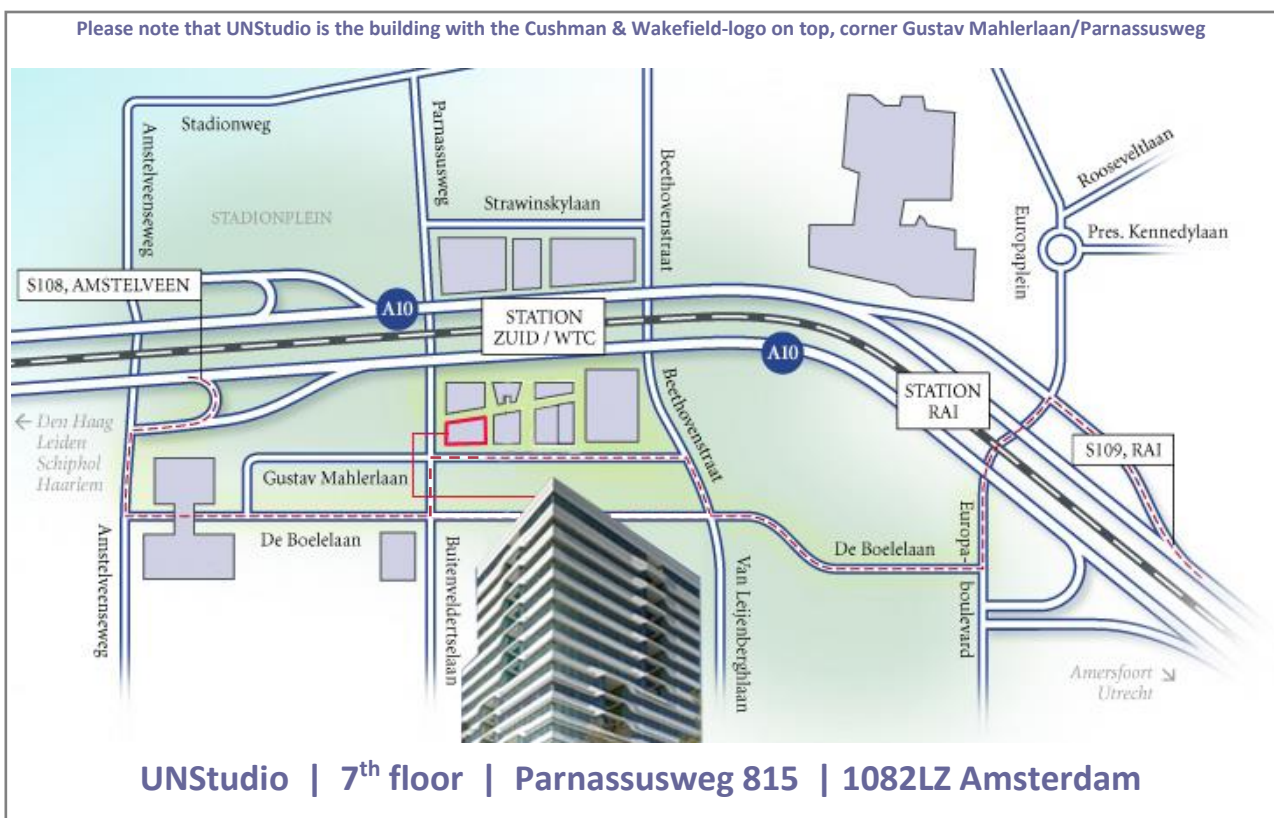

ROUTE DESCRIPTION

By car

If you use a navigation system, please enter the following address as your destination: Benjamin Brittenstraat

From ring road A10, exit S 108 (from the direction of The Hague/Haarlem)

- at the bottom of the exit ramp, turn left at the traffic lights (following the signs for WTC)
- at the next set of traffic lights, turn left again onto De Boelelaan
- continue straight ahead at the first set of traffic lights
- at the second set of traffic lights, turn left onto Buitenveldertselaan
- turn right at the first road (Gustav Mahlerlaan)
- turn left at the first road (Benjamin Brittenstraat)
- the entrance (West) to the Mahler car park is on your right after about 25 meters 

From ring road A10, exit S 109 (from the direction of Utrecht/Amersfoort)

- turn left at the end of the off-ramp (follow the signs for WTC). Turn right at the traffic lights at the first street on your right (De Boelelaan)
- after about 700 meters (at the intersection at the first traffic lights), turn right onto Beethovenstraat
- at the first traffic light (at the ABN AMRO building), turn left onto a street (Gustav Mahlerlaan)
- from here, follow the blue signs for the Mahler car park
- turn right at the second road (Benjamin Brittenstraat)
- the entrance (West) to the Mahler car park is on your right after about 25 meters 

Mahler car park

Oranje-Nassau Energie visitors park their cars at Level -2. Follow the signs 'UN - Studio West' to the elevator/stairs to reach the reception area of the building.

Public Transport

Train

Exit Station Amsterdam Zuid WTC